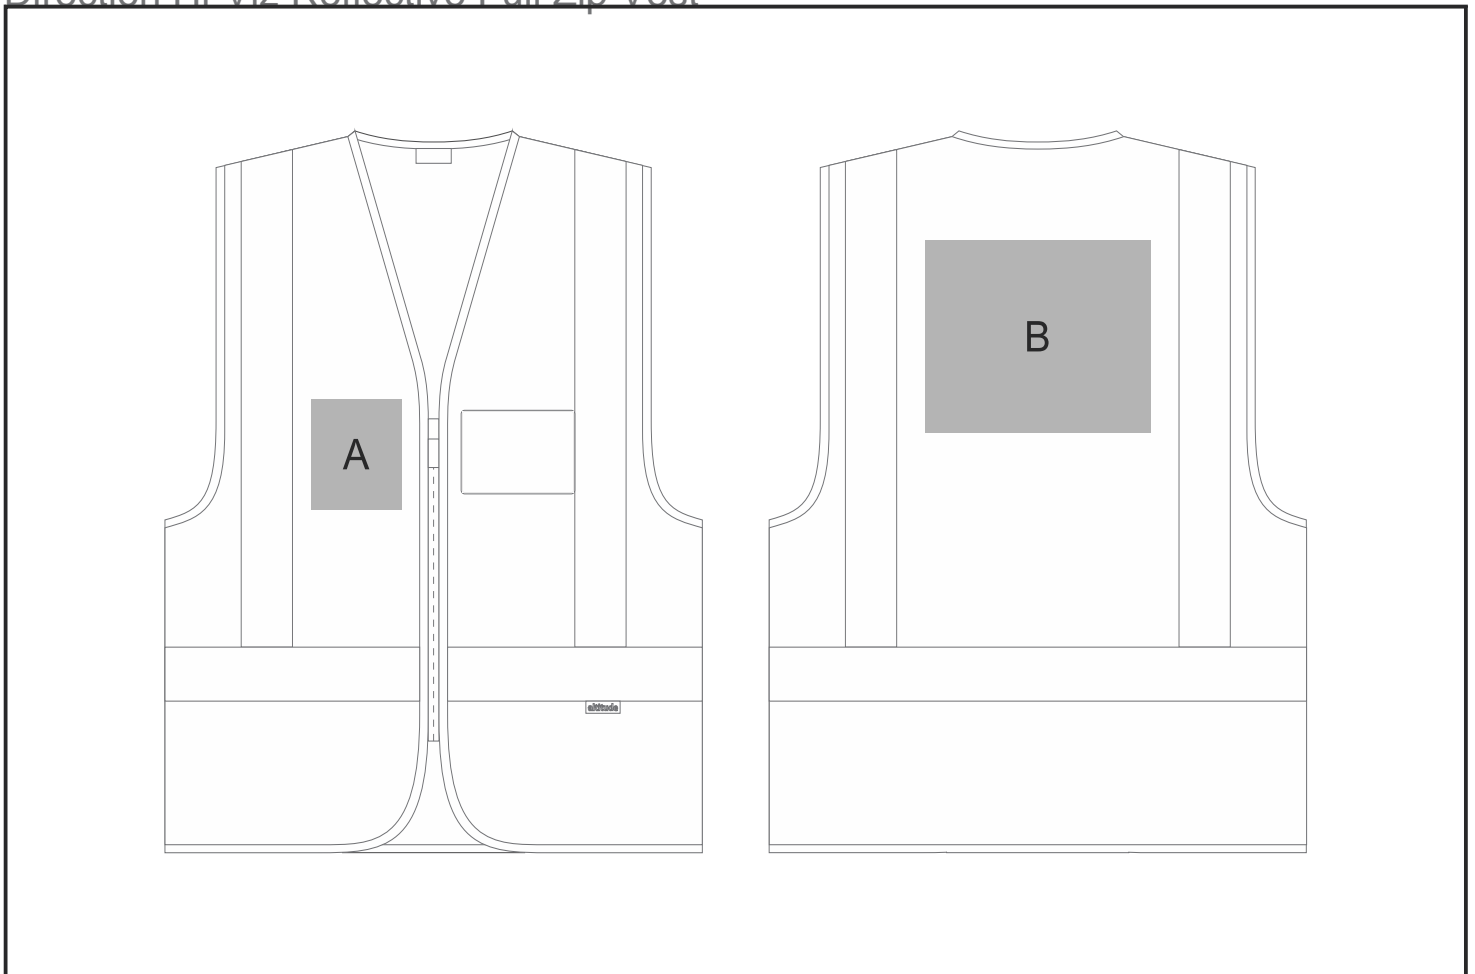

# ALT-1201

Direction Hi-Viz Reflective Full Zip Vest

## Need to know:

N/A

- EMB: Heavy logos (High Stitch Count) will affect the quality of branding due to lightweight fabric.

## Branding Options:

Position	Branding Method (Branding Code)	No. of Colours	Dimension
A	Screen Print (SC)	1 Colour	70mm wide x 100mm high
A	Embroidery (EMB-A)	N/A	80mm wide x 60mm high
B	Screen Print (SC)	1 Colour	200mm wide x 160mm high
B	Embroidery (EMB-A)	N/A	100mm wide x 100mm high